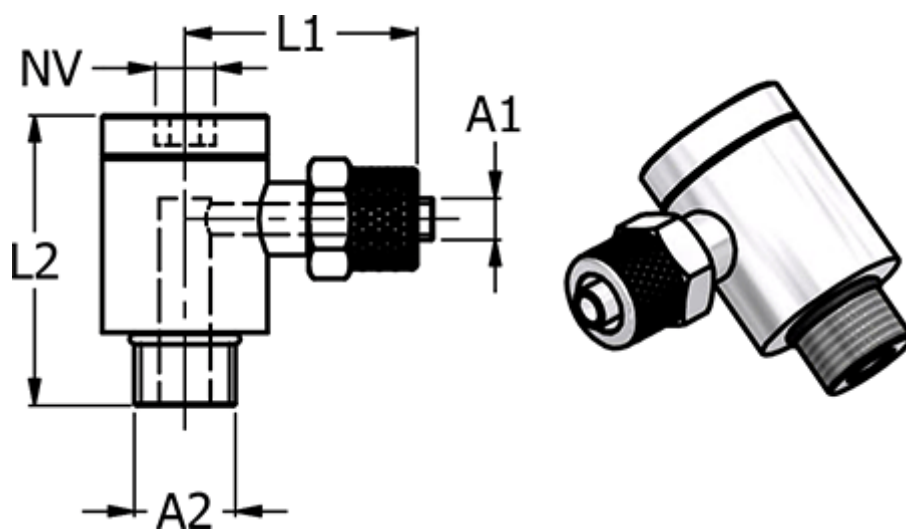

Article number: 5861361212

Description: Push-on fitting 13.612-12, metal G 1/2"/Ø12/10  
Banjovinkel

## Measures

Hose diameter A1	= 12/10
L1	= 33.0
L2	= 42
NV	= 8
Thread A2	= G 1/2"